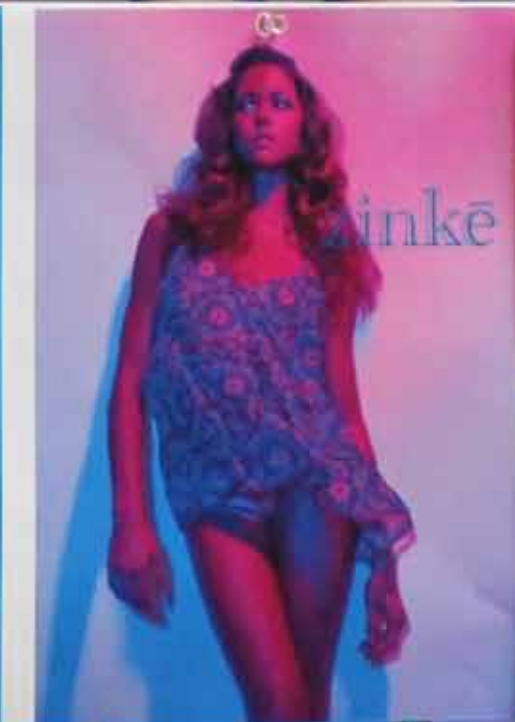

Spring
2014

2.2 VDAY PROPS & STYLING
HIGH EMOTIONAL CONNECTION

BUILD 'LA'
ICON WITH
PROPS

2.17 HELLO SUGAR
LAUNCH

3.10 SHOW OFF
LAUNCH

Available threading colours

3.10 SHOW OFF PROPS & STYLING
LAUNCH