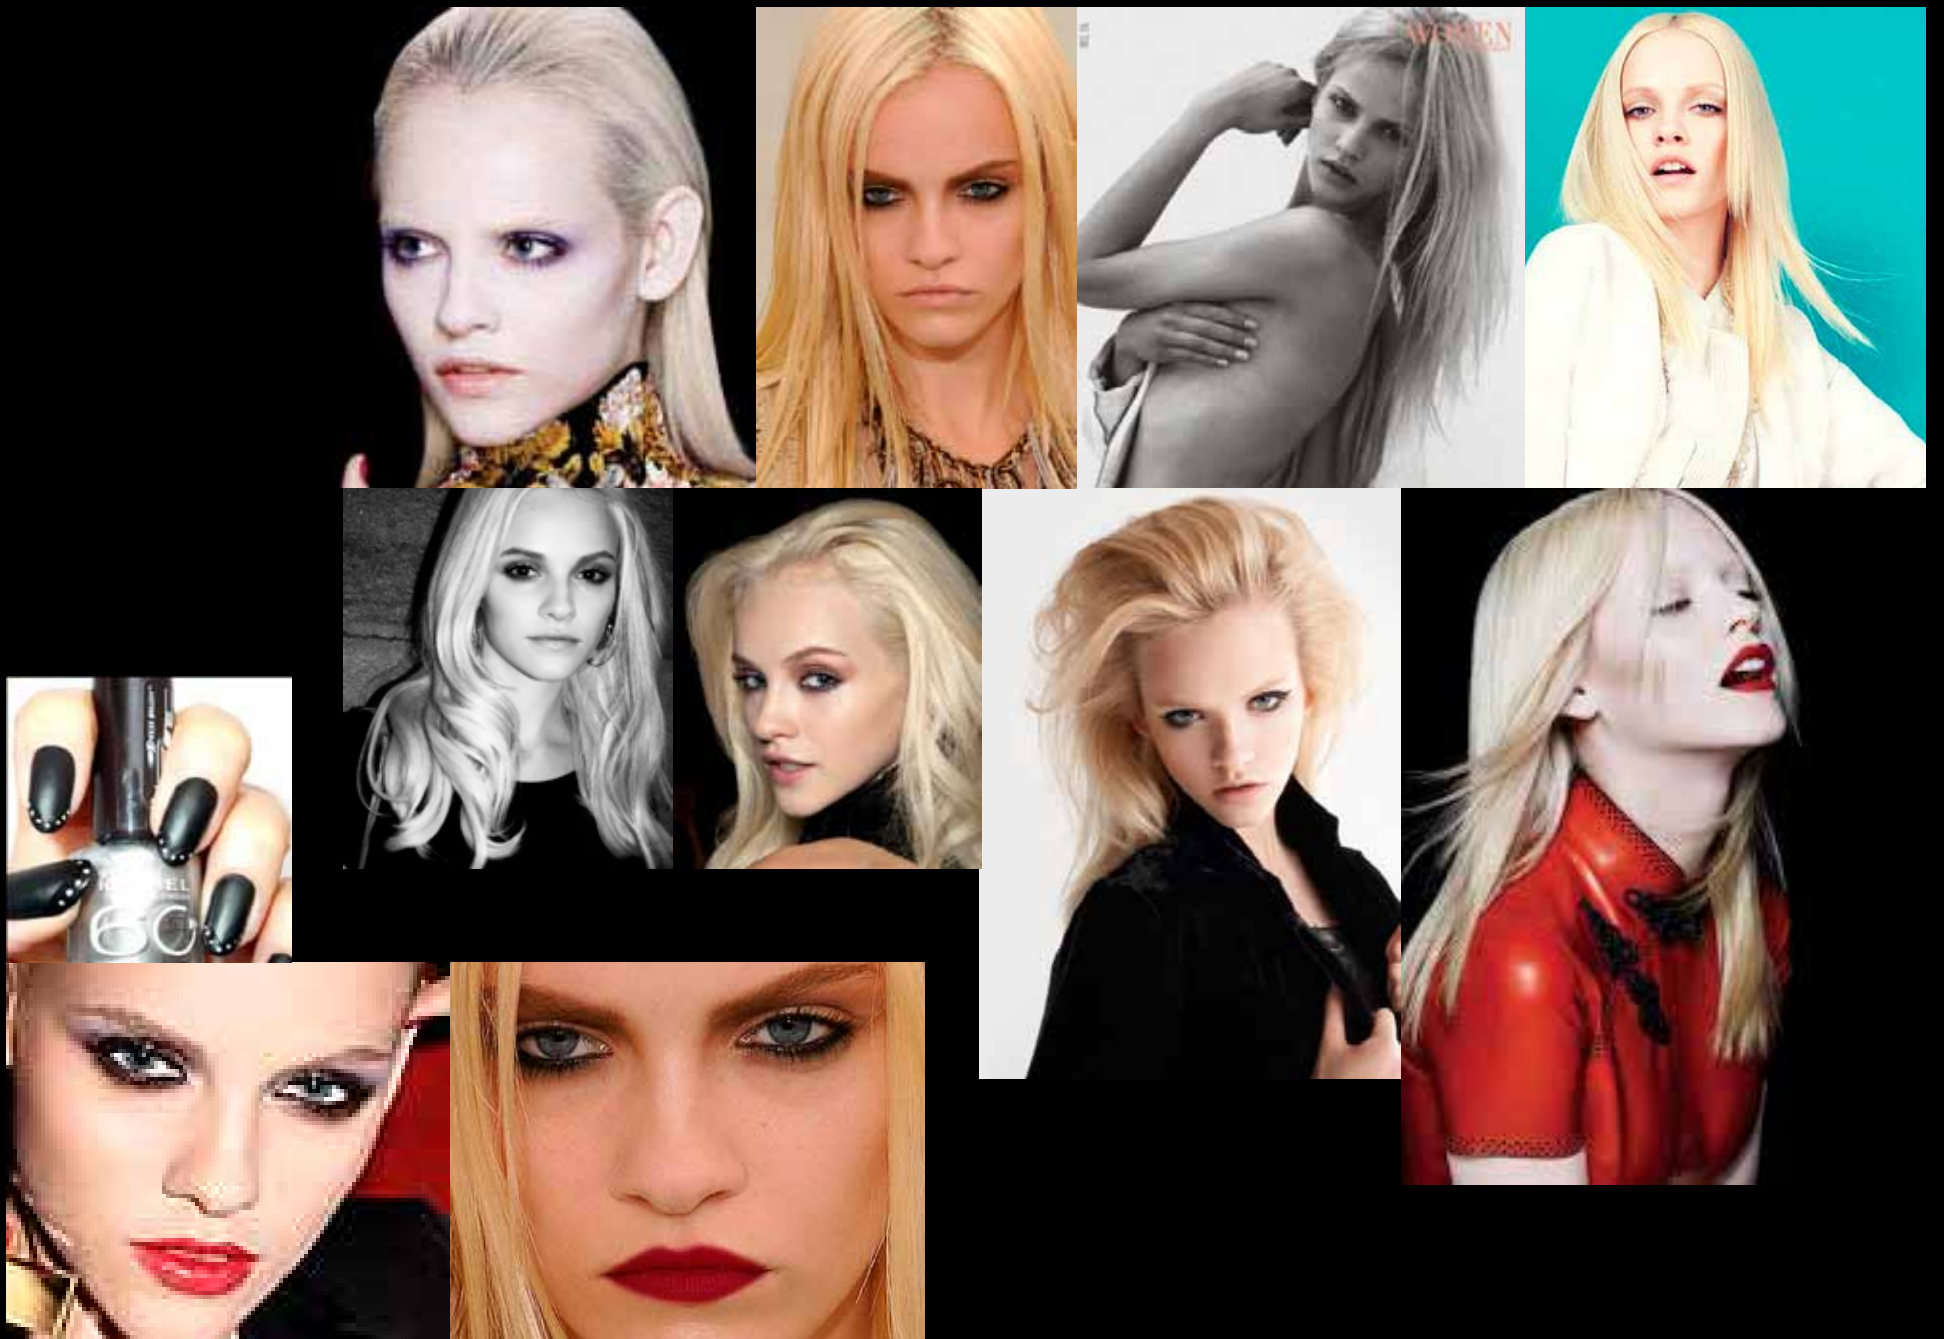

Spring
2014

2.2 VDAY PROPS & STYLING
HIGH EMOTIONAL CONNECTION

BUILD 'LA'
ICON WITH
PROPS

2.17 HELLO SUGAR
LAUNCH

3.10 SHOW OFF
LAUNCH

Available threading colours

3.10 SHOW OFF PROPS & STYLING
LAUNCH