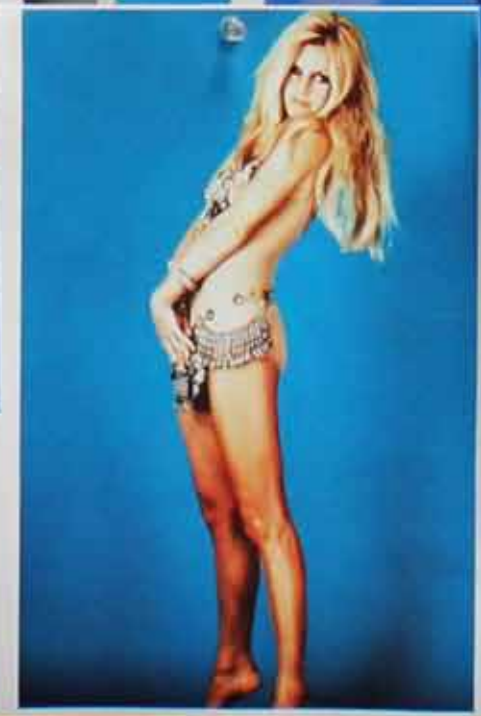

Spring
2014

2.2 VDAY PROPS & STYLING
HIGH EMOTIONAL CONNECTION

BUILD 'LA'
ICON WITH
PROPS

2.17 HELLO SUGAR
LAUNCH

3.10 SHOW OFF
LAUNCH

Available threading colours

3.10 SHOW OFF PROPS & STYLING
LAUNCH